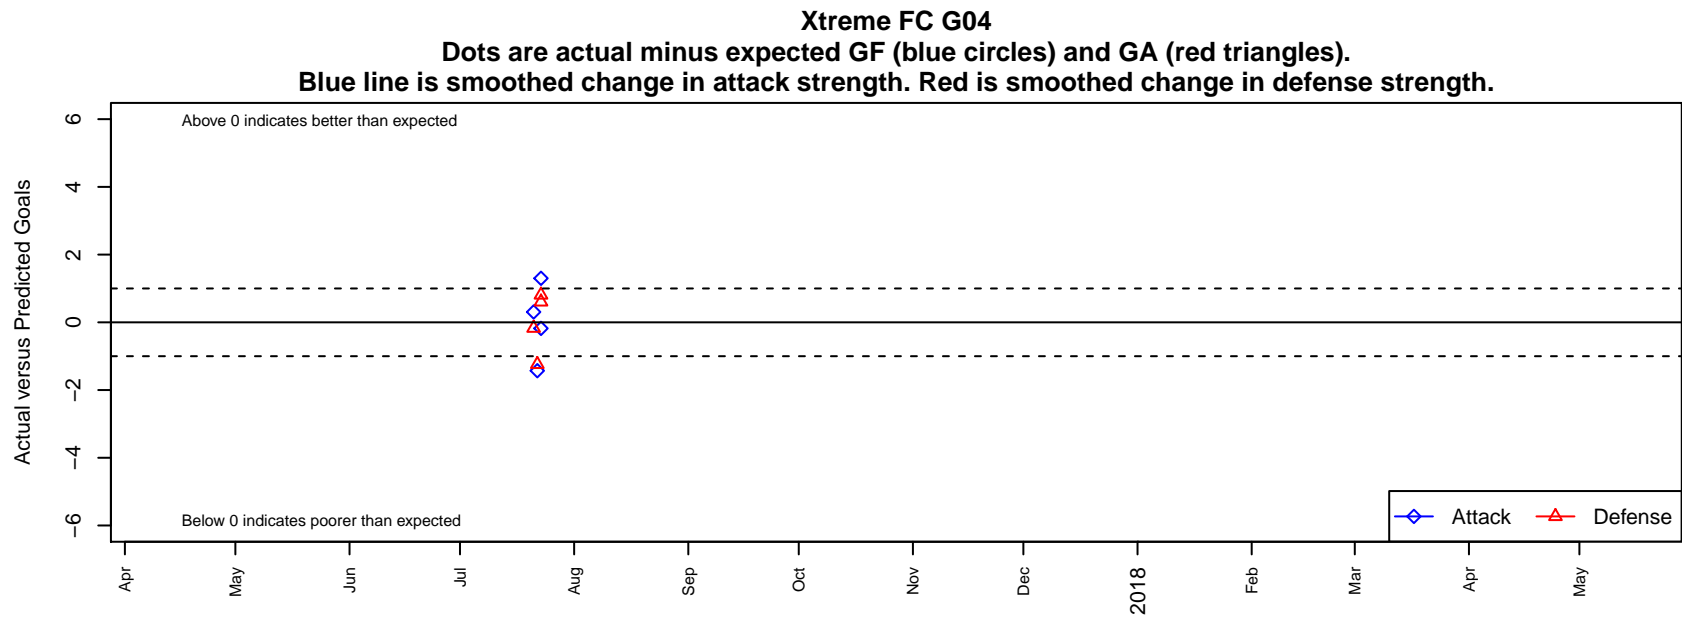

# Xtreme FC G04

alt names used:  
XTREME FC

Venues played:  
2017 Sounders FC Cup GU14 Gold

G04 total strength=1637  
attack=23.12 defense=14.31

<b>date</b>	<b>home</b>		<b>away</b>		<b>venue</b>	<b>pred.home</b>	<b>pred.away</b>
2017-07-23	Xtreme FC G04	3	MRFC Blue G04	0	2017 Sounders FC Cup GU14 Gold	3.18	0.60
2017-07-23	Xtreme FC G04	5	CWSA Navy G04	0	2017 Sounders FC Cup GU14 Gold	3.70	0.81
2017-07-22	Xtreme FC G04	2	GS Surf B G04	2	2017 Sounders FC Cup GU14 Gold	3.43	0.76
2017-07-21	Seattle Celtic Green G04	1	Xtreme FC G04	3	2017 Sounders FC Cup GU14 Gold	0.83	2.69